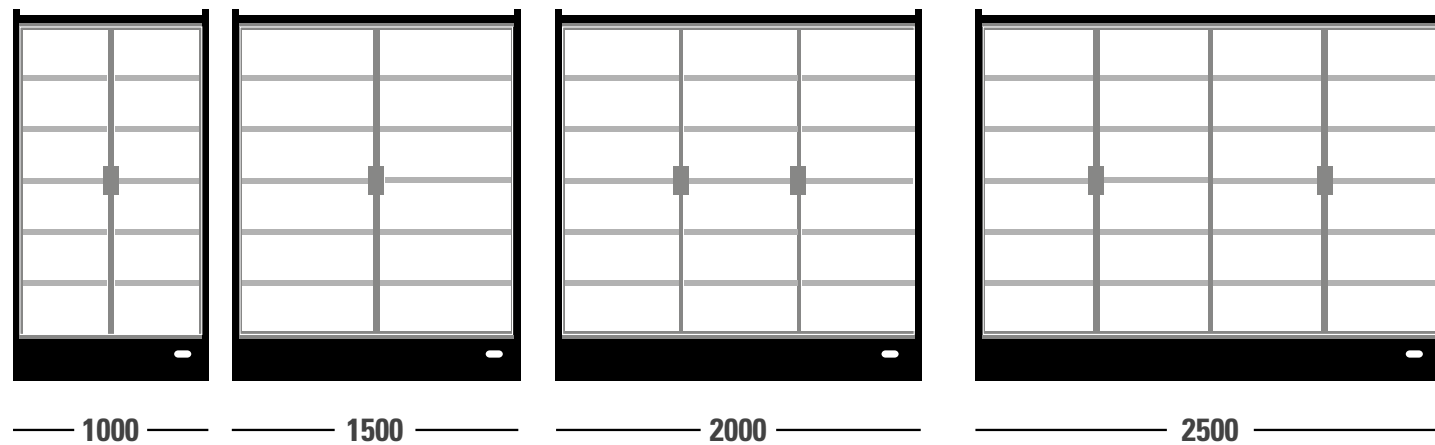

FJORD MARKET CON ANTE

MARKET WITH DOORS / FJORD MARKET AVEC PORTES / FJORD MARKET MIT FRONTEN